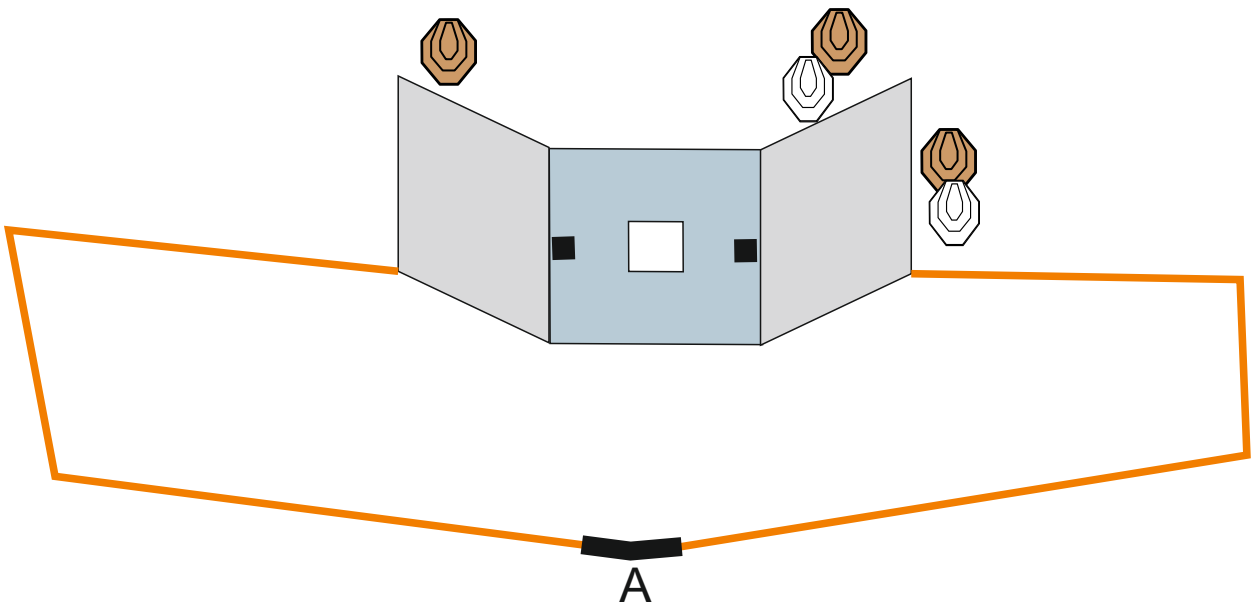

9

Stage 9	
Targets	10 PSC targets, 4 poppers, 1 STOP plate
Number of rounds	24
Starting signal, end	Audible signal, falling down STOP plate
Starting position	Handgun: standing and hands touching marked places Rifle: standing at point A and heels is touching black line
Gun condition	Handgun - loadet and holsteret. Rifle - option 1
Procedure	All targets shoot inside the marked area, P1 or P2 is activated T1 and T2 as they are visible after completing their movement.