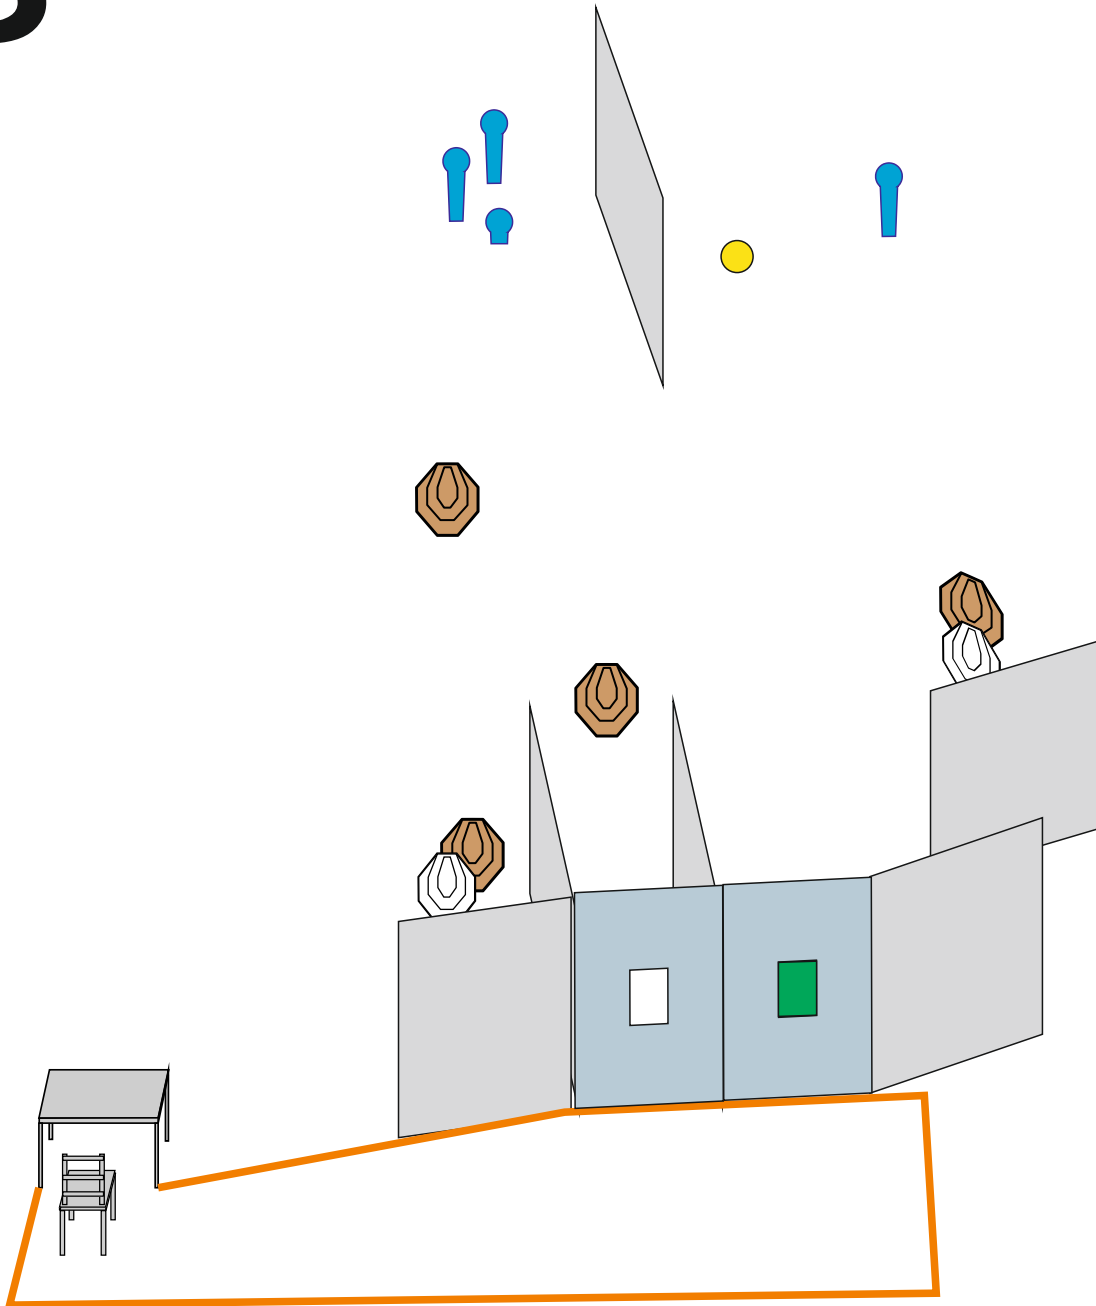

8

Stage 8	
Targets	4 IPSC targets, 4 poppers, 1 STOP plate
Number of rounds	12
Starting signal, end	Audible signal, falling down STOP plate
Starting position	Sitting on chair, hands on knees.
Gun condition	Handgun - loadet, but chamber is empty and holsteret. Rifle - loadet, lies on the table
Procedure	All targets shoot inside the marked area